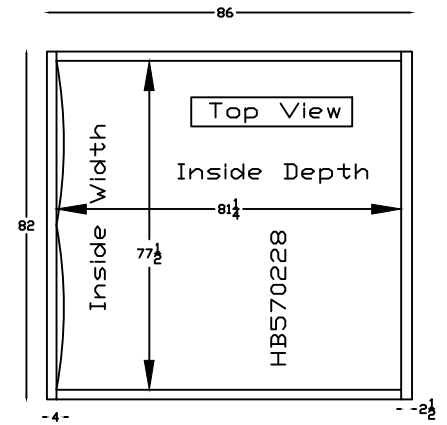

Front View

HB570227
QUEEN

Width

HB570228
KING

Side View

HB570229
CAL.KING

This schematic is current as of March 21 2023, Lazar reserves the right to change dimensions and/or products offered. A more recent schematic maybe available for this series at www.lazarind.com
Scale: 1/4" = 1'-0" *NOTE: L or R is determined by facing the piece.