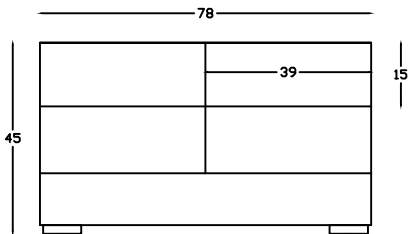

Front View

HB570227
QUEEN

Width

HB570228
KING

Side View

HB570229
CAL.KING

This schematic is current as of March 21 2023, Lazar reserves the right to change dimensions and/or products offered. A more recent schematic maybe available for this series at www.lazarind.com
Scale: 1/4" = 1'-0" *NOTE: L or R is determined by facing the piece.