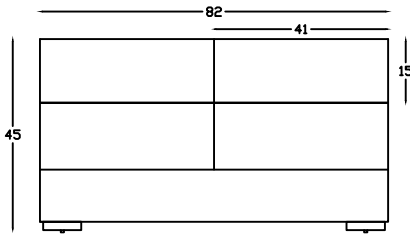

Front View

HB570227
QUEEN

Width

HB570228
KING

Side View

HB570229
CAL.KING

This schematic is current as of March 21 2023, Lazar reserves the right to change dimensions and/or products offered. A more recent schematic maybe available for this series at www.lazarind.com
Scale: 1/4" = 1'-0" *NOTE: L or R is determined by facing the piece.