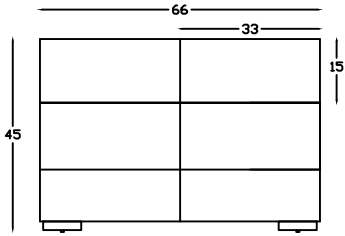

Front View

HB570227
QUEEN

Width

HB570228
KING

Side View

HB570229
CAL.KING

This schematic is current as of March 21 2023, Lazar reserves the right to change dimensions and/or products offered. A more recent schematic maybe available for this series at www.lazarind.com
Scale: 1/4" = 1'-0" *NOTE: L or R is determined by facing the piece.