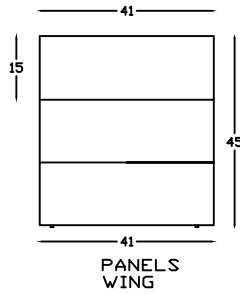

Front View

HB570227
QUEEN

Width

HB570228
KING

Side View

HB570229
CAL.KING

This schematic is current as of March 21 2023, Lazar reserves the right to change dimensions and/or products offered. A more recent schematic maybe available for this series at www.lazarind.com
Scale: 1/4" = 1'-0" *NOTE: L or R is determined by facing the piece.