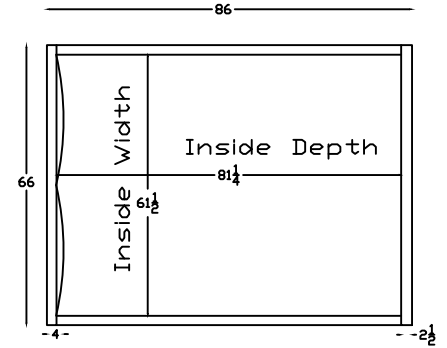

Front View

HB570227
QUEEN

Width

HB570228
KING

Side View

HB570229
CAL.KING

This schematic is current as of March 21 2023, Lazar reserves the right to change dimensions and/or products offered. A more recent schematic maybe available for this series at www.lazarind.com
Scale: 1/4" = 1'-0" *NOTE: L or R is determined by facing the piece.