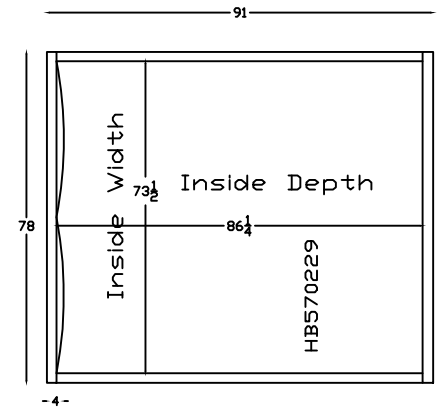

Front View

HB570227
QUEEN

Width

HB570228
KING

Side View

HB570229
CAL.KING

This schematic is current as of March 21 2023, Lazar reserves the right to change dimensions and/or products offered. A more recent schematic maybe available for this series at www.lazarind.com
Scale: 1/4" = 1'-0" *NOTE: L or R is determined by facing the piece.