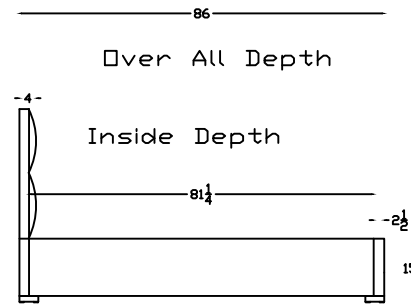

Front View

HB570227
QUEEN

Width

HB570228
KING

Side View

HB570229
CAL.KING

This schematic is current as of March 21 2023, Lazar reserves the right to change dimensions and/or products offered. A more recent schematic maybe available for this series at www.lazarind.com
Scale: 1/4" = 1'-0" *NOTE: L or R is determined by facing the piece.