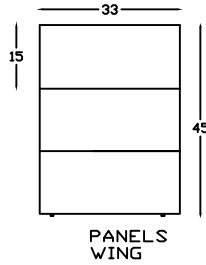

Front View

HB570227
QUEEN

Width

HB570228
KING

Side View

HB570229
CAL.KING

This schematic is current as of March 21 2023, Lazar reserves the right to change dimensions and/or products offered. A more recent schematic maybe available for this series at www.lazarind.com
Scale: 1/4" = 1'-0" *NOTE: L or R is determined by facing the piece.