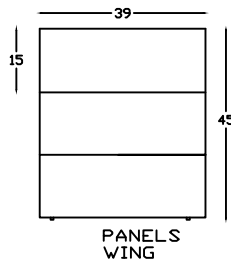

Front View

HB570227
QUEEN

Width

HB570228
KING

Side View

HB570229
CAL.KING

This schematic is current as of March 21 2023, Lazar reserves the right to change dimensions and/or products offered. A more recent schematic maybe available for this series at www.lazarind.com
Scale: 1/4" = 1'-0" *NOTE: L or R is determined by facing the piece.